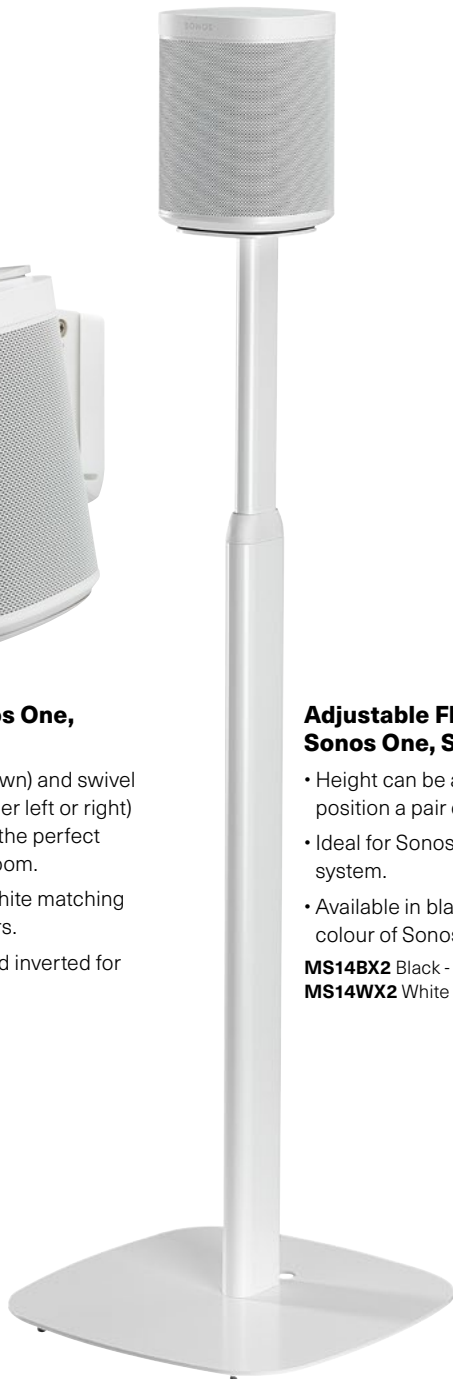

Wall Mount for Sonos Era 300

- Swivels up to 30 degrees to either left or right.
- Can be mounted inverted for access to controls when high up.
- Colour options to compliment Sonos speakers.

MSE31B Black
MSE31BX2 Black - Pair
MSE31W White
MSE31WX2 White - Pair

Premium Ceiling Mount for Sonos Era 100 and 300

- Sonos speaker tilts and angles to achieve perfect listening position.
- Cable management keeps power and signal separated.
- Colour options to compliment Sonos speakers.

MSE136PB Black
MSE136PW White

Mountson
ACCESSORIES FOR SONOS

Accessories for Sonos One, One SL and Play:1

Wall Mount for Sonos One, One SL and Play:1

- Tilt (up to 15 degrees down) and swivel (up to 40 degrees to either left or right) to set Sonos speaker at the perfect listening angle for any room.
- Available in black and white matching colour of Sonos speakers.
- Speaker can be mounted inverted for access to controls.

MS11B Black
MS11BX2 Black - Pair
MS11W White
MS11WX2 White - Pair

Adjustable Floor Stand for Sonos One, SL and Play:1

- Height can be adjusted to perfectly position a pair of Sonos speakers.
- Ideal for Sonos 5.1 surround sound system.
- Available in black and white matching colour of Sonos speakers.