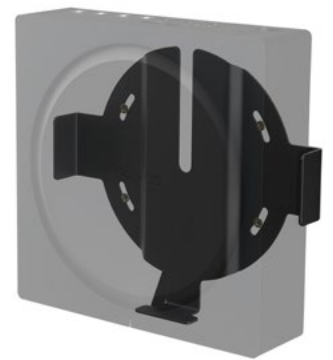

TV Mount Attachment for Sonos Beam

- Enables you to attach a Sonos Beam securely to any existing TV wall mount.
- Perfect partner for 32-to-65-inch TV's.
- Quick, easy installation with horizontal and vertical adjustment.

MS48B

Premium Wall Mount for Sonos Amp

- Enables you to securely hold the Sonos Amp on a wall.
- Uses VESA mounts to fit to rear of TV.
- Available in black to match the Sonos Amp.

MS61B