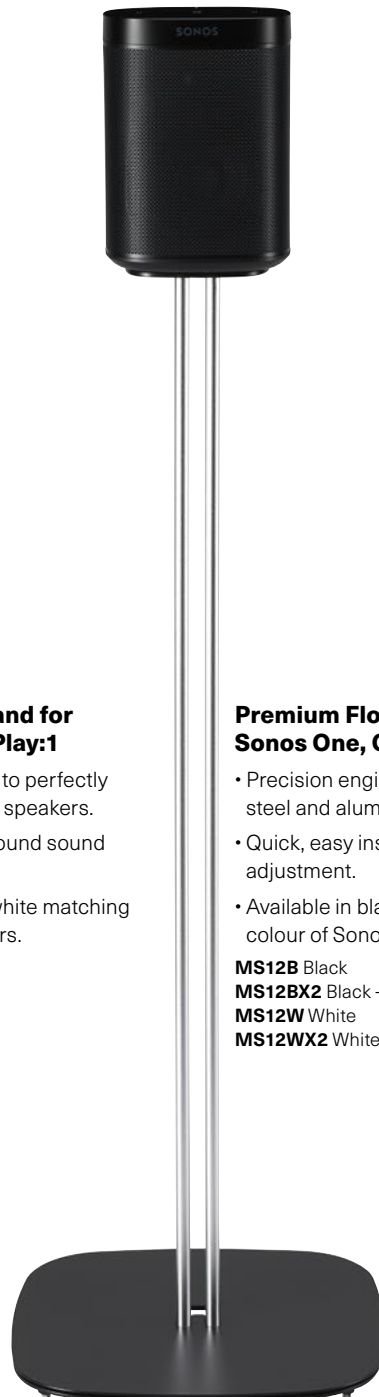

Premium Floor Stand for Sonos One, One SL and Play:1

- Precision engineered in high grade steel and aluminum.
- Quick, easy installation and adjustment.
- Available in black and white matching colour of Sonos speakers.

MS12B Black
MS12BX2 Black - Pair
MS12W White
MS12WX2 White - Pair