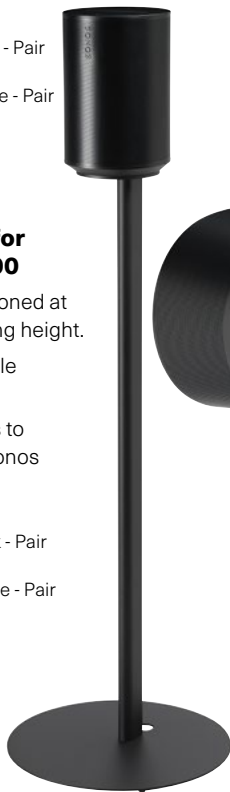

Wall Mount for Sonos Era 300

- Swivels up to 30 degrees to either left or right.
- Can be mounted inverted for access to controls when high up.
- Colour options to compliment Sonos speakers.

MSE31B Black
MSE31BX2 Black - Pair
MSE31W White
MSE31WX2 White - Pair

Premium Adjustable Floor Stand for Sonos Era 100 and 300

- Mount the speaker between 650mm and 1200mm for perfect listening height.
- Integral cable management inside the column.
- Colour options to compliment Sonos speakers.

MSE134PBX2 Black - Pair
MSE134PWX2 White - Pair

Floor Stand for Sonos Era 100

- Speaker positioned at perfect listening height.
- Integrated cable management.
- Colour options to compliment Sonos speakers.

MSE12B Black
MSE12BX2 Black - Pair
MSE12W White
MSE12WX2 White - Pair

Premium Desk Stand for Sonos Era 100

- Precision engineered laser cut steel components.
- Sonos speaker angled and elevated for perfect listening position on a desk.
- Colour options to compliment Sonos speakers.