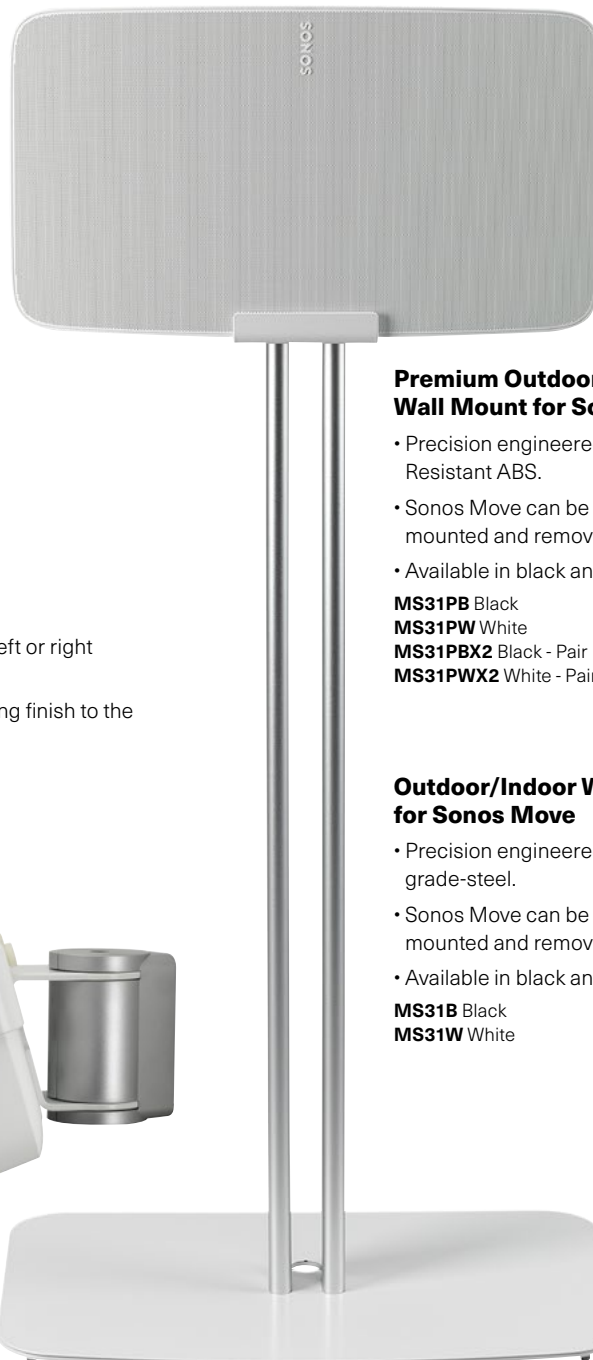

Mountson
ACCESSORIES FOR SONOS

Accessories for Sonos Five, Play:5 and Move

Premium Floor Stand for Sonos Five and Play:5

- Precision engineered in high grade steel and aluminum.
- Secure tight fit holds Sonos speaker perfectly, both horizontal and vertical.
- Available in black and white matching finish to the Sonos Five and Play:5.

MS52PB Black
MS52PW White

Premium Wall Mount for Sonos Five and Play:5

- Holds speaker horizontally.
- Swivels up to 30 degrees to either left or right and angles up to 20 degrees down.
- Available in black and white matching finish to the Sonos Five and Play:5.

MS51PB Black
MS51PW White

Premium Outdoor/Indoor Wall Mount for Sonos Move

- Precision engineered in UV Resistant ABS.
- Sonos Move can be easily mounted and removed.
- Available in black and white

MS31PB Black
MS31PW White
MS31PBX2 Black - Pair
MS31PWX2 White - Pair