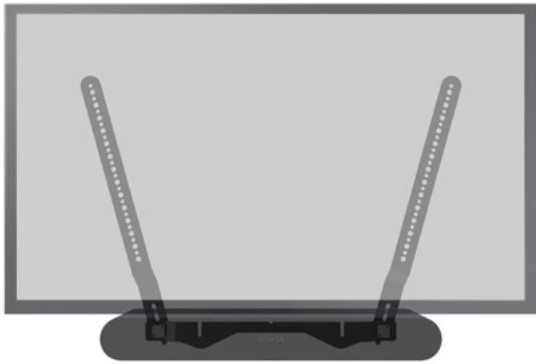

Mountson
ACCESSORIES FOR SONOS

Accessories for Sonos Ray and Sonos Port

Premium TV Mount Attachment for Sonos Ray

- Holds Sonos Ray beneath any TV between 26" and 43".
- Sonos Ray can be placed close to TV.
- Adjustable design for perfect alignment.

MS88B