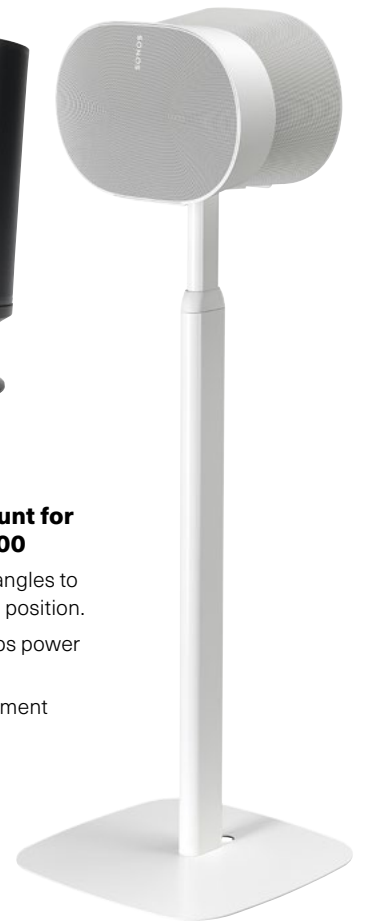

MSE12B Black
MSE12BX2 Black - Pair
MSE12W White
MSE12WX2 White - Pair

Premium Desk Stand for Sonos Era 100

- Precision engineered laser cut steel components.
- Sonos speaker angled and elevated for perfect listening position on a desk.
- Colour options to compliment Sonos speakers.

MSE113PB Black
MSE113PW White

Floor Stand for Sonos Era 300

- Speaker positioned at perfect listening height.
- Integrated cable management.
- Colour options to compliment Sonos speakers.

MSE32B Black
MSE32BX2 Black - Pair
MSE32W White
MSE32WX2 White - Pair

Premium Ceiling Mount for Sonos Era 100 and 300

- Sonos speaker tilts and angles to achieve perfect listening position.
- Cable management keeps power and signal separated.
- Colour options to compliment Sonos speakers.

MSE136PB Black
MSE136PW White

Mountson
ACCESSORIES FOR SONOS

Accessories for Sonos One, One SL and Play:1

Wall Mount for Sonos One, One SL and Play:1

- Tilt (up to 15 degrees down) and swivel (up to 40 degrees to either left or right) to set Sonos speaker at the perfect listening angle for any room.
- Available in black and white matching colour of Sonos speakers.
- Speaker can be mounted inverted for access to controls.